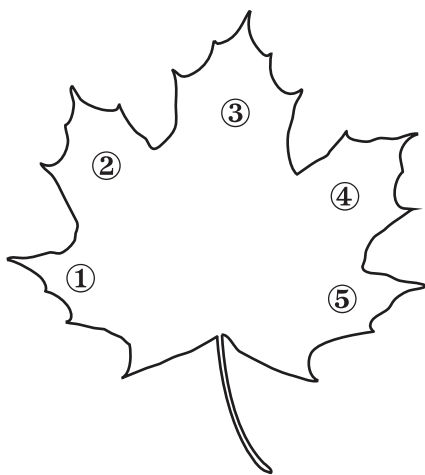

FALL COLOR FESTIVAL | BRANDING GUIDE

FALL COLOR FESTIVAL | BRANDING GUIDE

Chain Ring: Based on Shimano Delore XT 26T

Leaf: The sugar maple, the State tree of Wisconsin.

Logo: Adobe Illustrator

Font: Oskar One Regular

COLOR DATA

RGB 255, 103, 32

HEX #FF6720

LAB 65, 58, 68

The sugar maple (*Acer saccharum*) was designated the state tree of Wisconsin in 1949.

Sugar maple leaves will have a dark green color on the outside, and a lighter green on the underside. In the fall, sugar maple leaves will lose their green color and take on a beautiful **orange, yellow, or red**.

Sugar maple leaves are segmented into 5 lobes. There should be three large, main lobes and one smaller lobe on either side. The lobes are characterized by sharp teeth, and are connected by shallow, U-shaped notches.