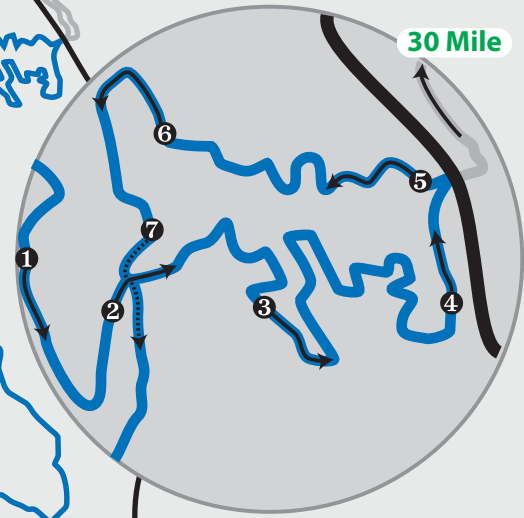

30 Mile Ride

Brown loop + 1 lap of blue loop @ John Muir + connector trail + green loop @ Emma Carlin

25 Mile Ride

Brown loop + 2 laps of blue loop @ John Muir

14 Mile Ride

Brown loop + 1 lap of blue loop @ John Muir

BLUFF ROAD
Connector Trail To Emma Carlin (5 miles)

John Muir Trail System

Start / Finish

1st Lap (Brown Loop)

30, 25, 14 (Blue Loop)

DUFFIN ROAD

GREENING ROAD

LaGrange General Store